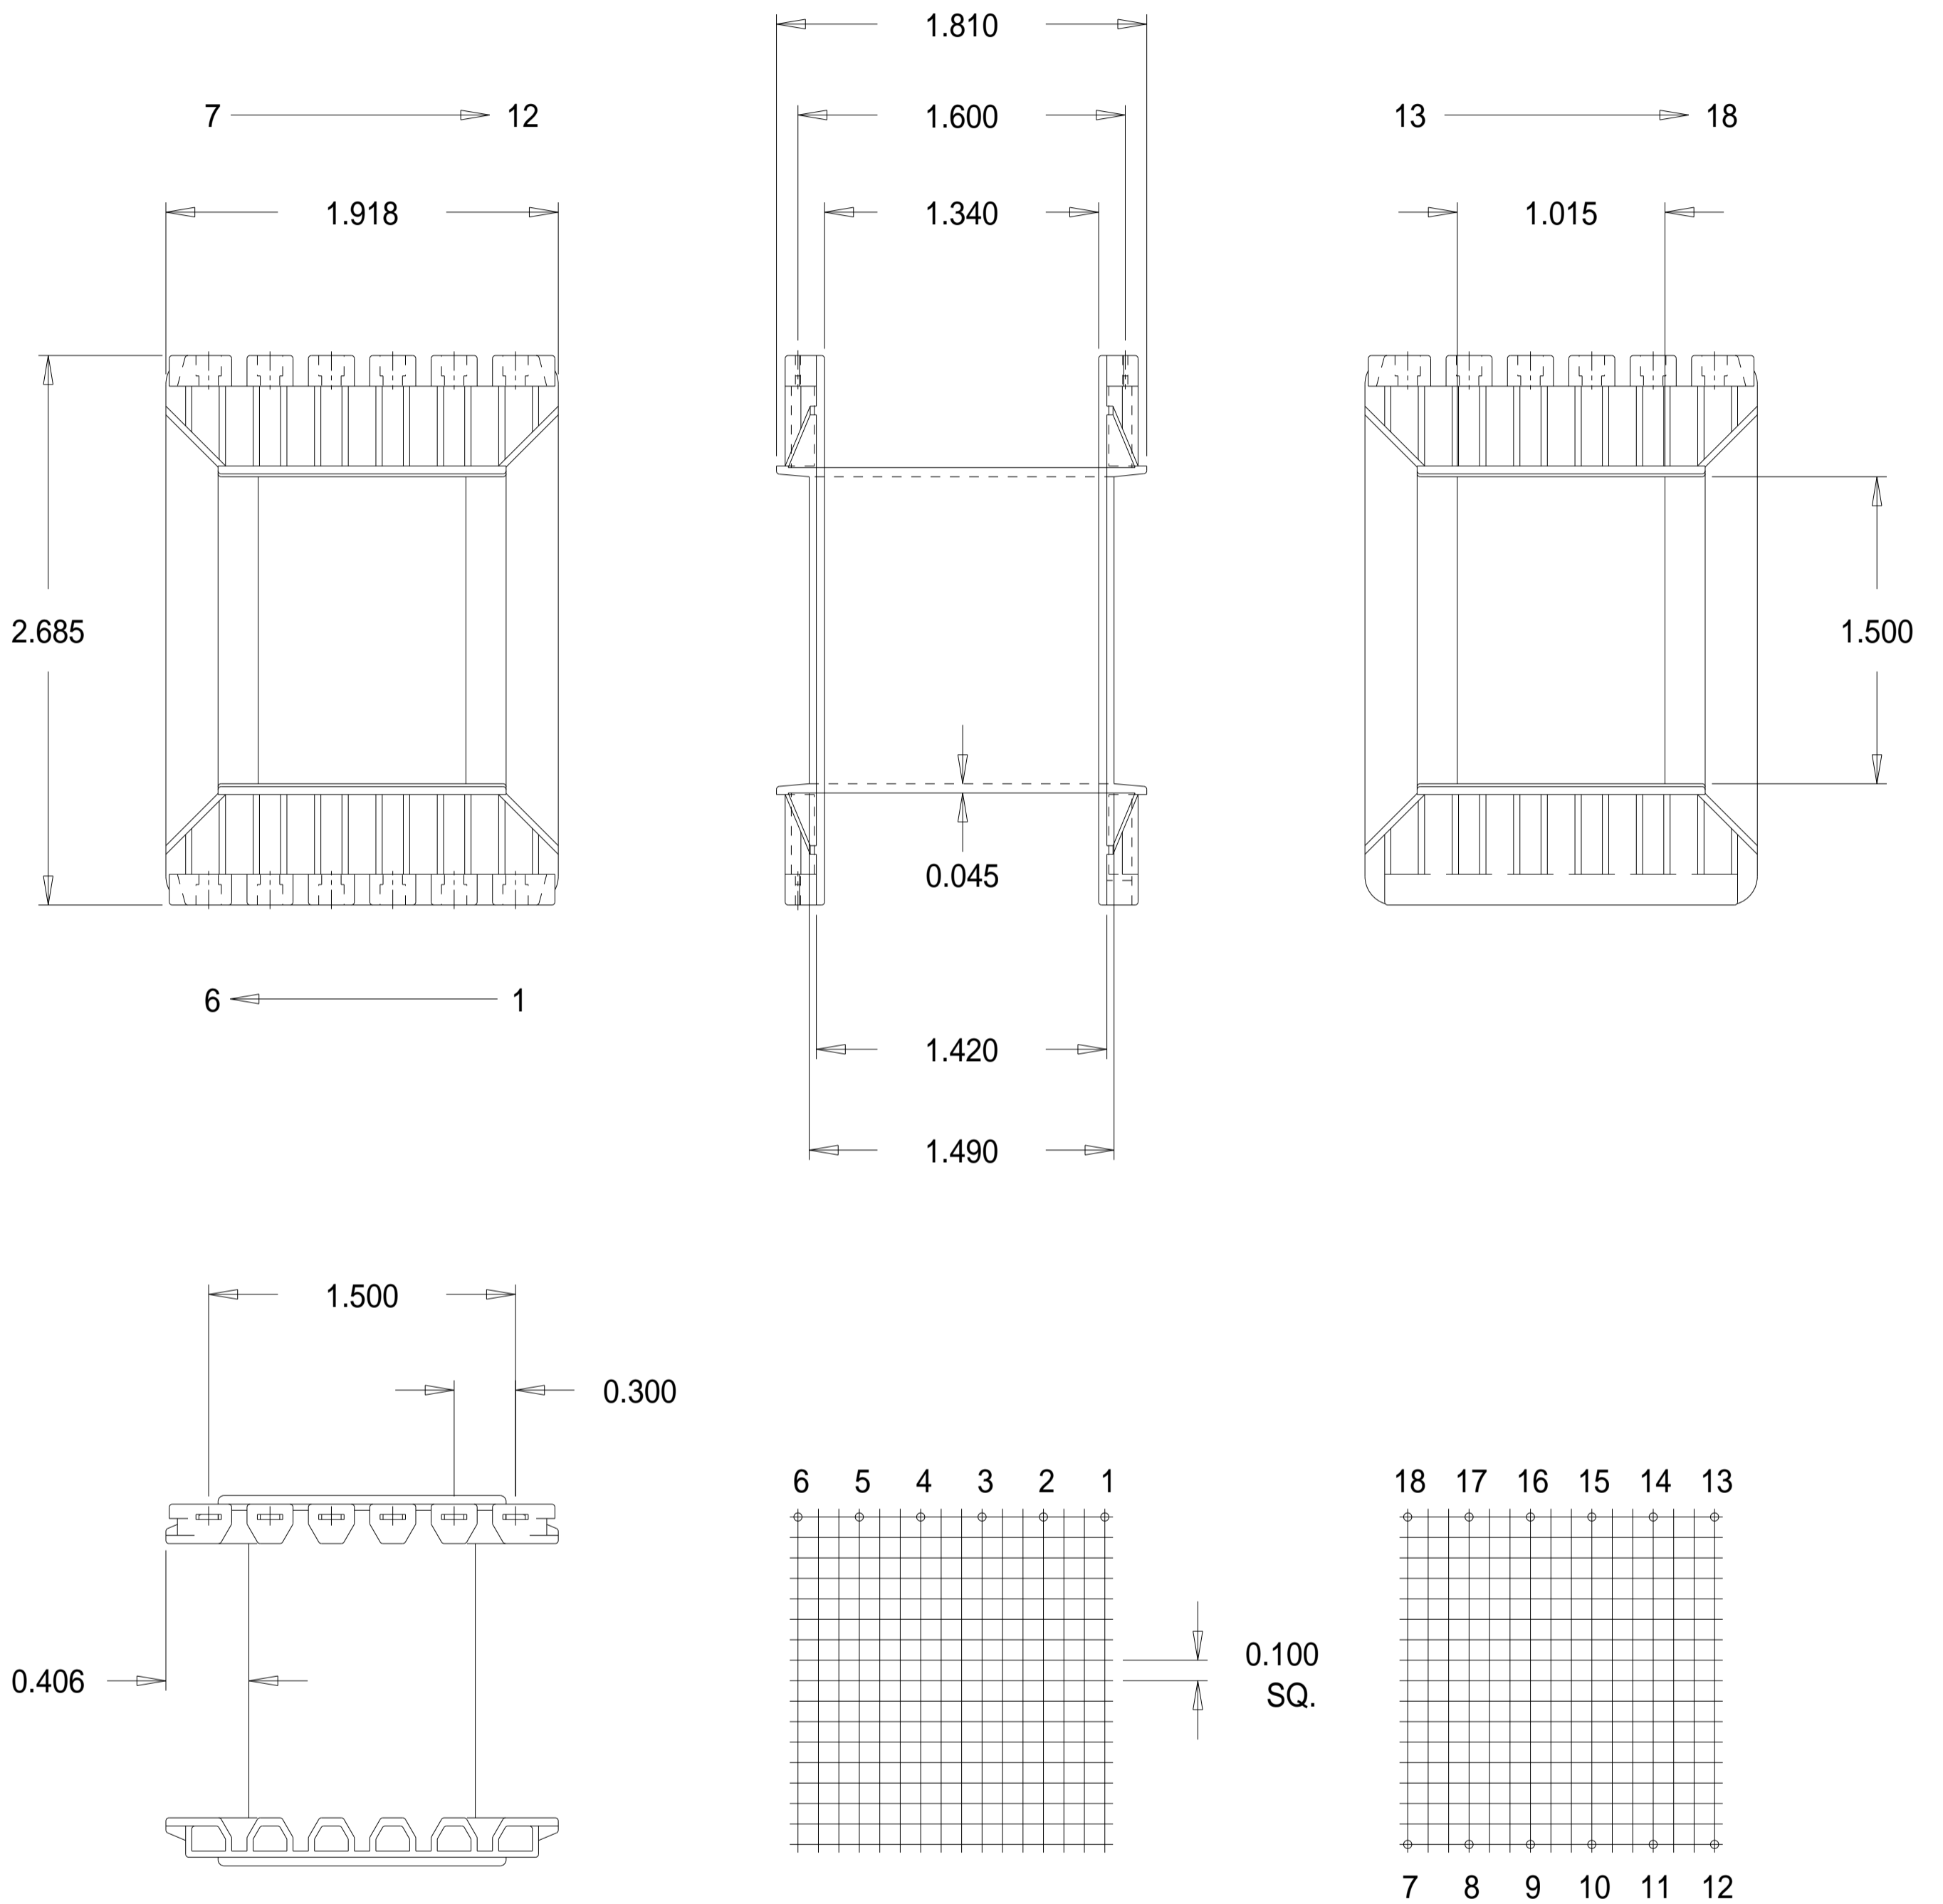

Part No. A29151

29 x 1 1/2 Single Section 'A' Range Bobbin

Dimensions in inches.